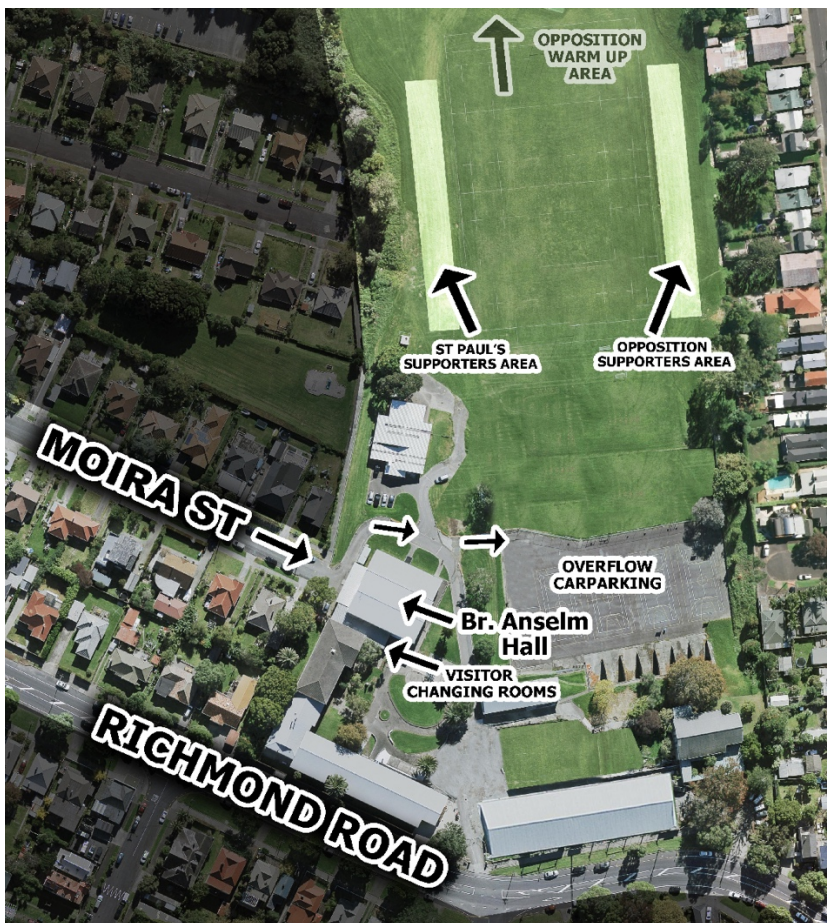

St Paul's College: 183 Richmond Road, Ponsonby, Auckland 1022

Google map: <https://goo.gl/maps/qdwvi7QxLNRS8FtE9>

Premier sport team information:

→ Visitors van parking:

Vans can be parked in coned off area immediately outside Br Anselm Hall.

→ Visitor changing rooms:

Are located in Br Anselm Hall.

→ Warm up area:

Warm up field is on #2 field (refer map).

→ After match:

Will begin at 4:45pm - Br Anselm Hall.

General visitor information:

Access: The College is accessible from Richmond Road with parking available on surrounding streets.

Opposition spectators: Are allocated the Ponsonby side of the #1 field, closest to the Sky Tower.

Public toilets: Are located in Br Anselm Hall, where Visitor changing rooms are located (see map above).

Parking: Visitors may enter through Moira Street entrance and park on the courts (overflow parking as per map).

Smoking / Vaping / Alcohol: St Paul's College is a smoke-free / vape-free campus. No alcohol permitted on College grounds.